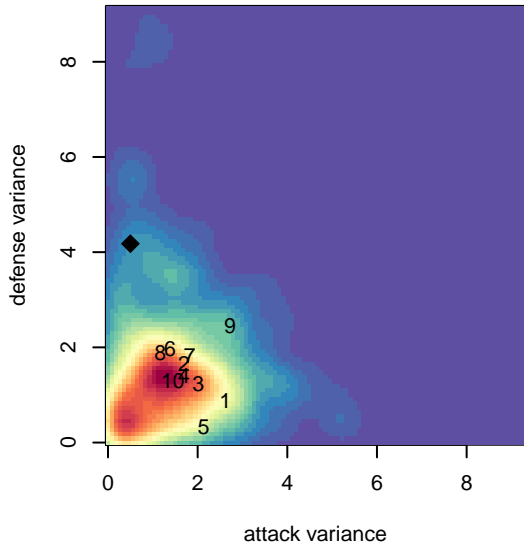

Crossfire Oregon Black B00

Crossfire Oregon
Lake Oswego, OR
B00 total strength=879
attack=1.62 defense=1.07
fall league = PTT B00 Div 1 White

alt names used:
Crossfire Oregon 00 Black
Crossfire Oregon 00 Black

Venues played:
2015 PTT B00 Division 1 White
2015 OYS Presidents Cup B00

Crossfire Oregon Black B00
Dots are actual minus expected GF (blue circles) and GA (red triangles).
Blue line is smoothed change in attack strength. Red is smoothed change in defense strength.

**attack and defense variance (black dot)
relative to other teams
and top 10 in region**

**attack and defense rating
relative to others at age
and all opponents in last 13 months**

Performance relative to 13 month average